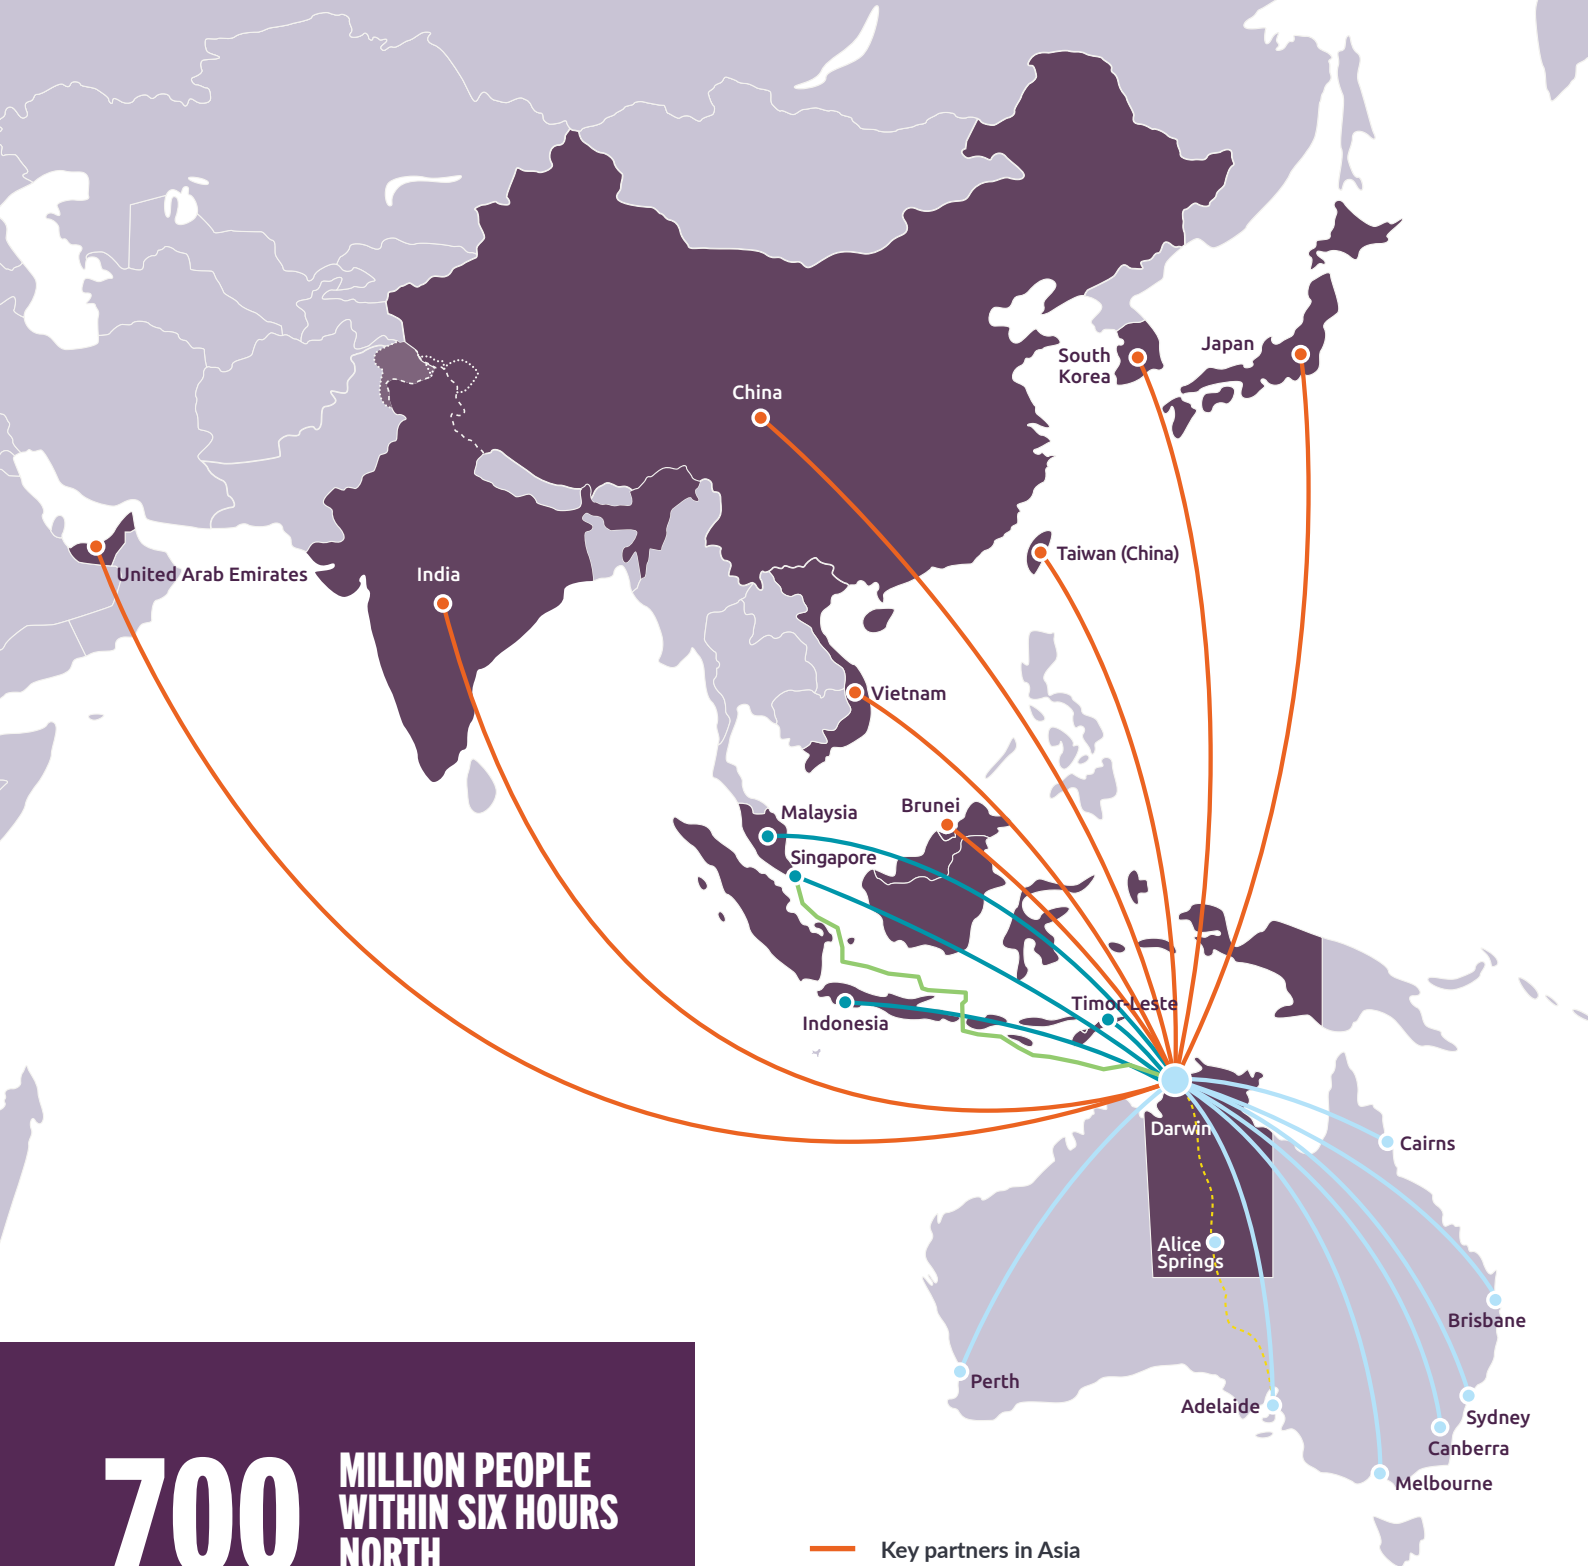

WE ARE CONNECTED TO THE WORLD

700 MILLION PEOPLE WITHIN SIX HOURS NORTH

27 MILLION PEOPLE WITHIN FIVE HOURS SOUTH

- Key partners in Asia
- Major domestic air routes
- - Rail network
- Subsea cable
- Direct international connections

The map is for illustrative purposes only